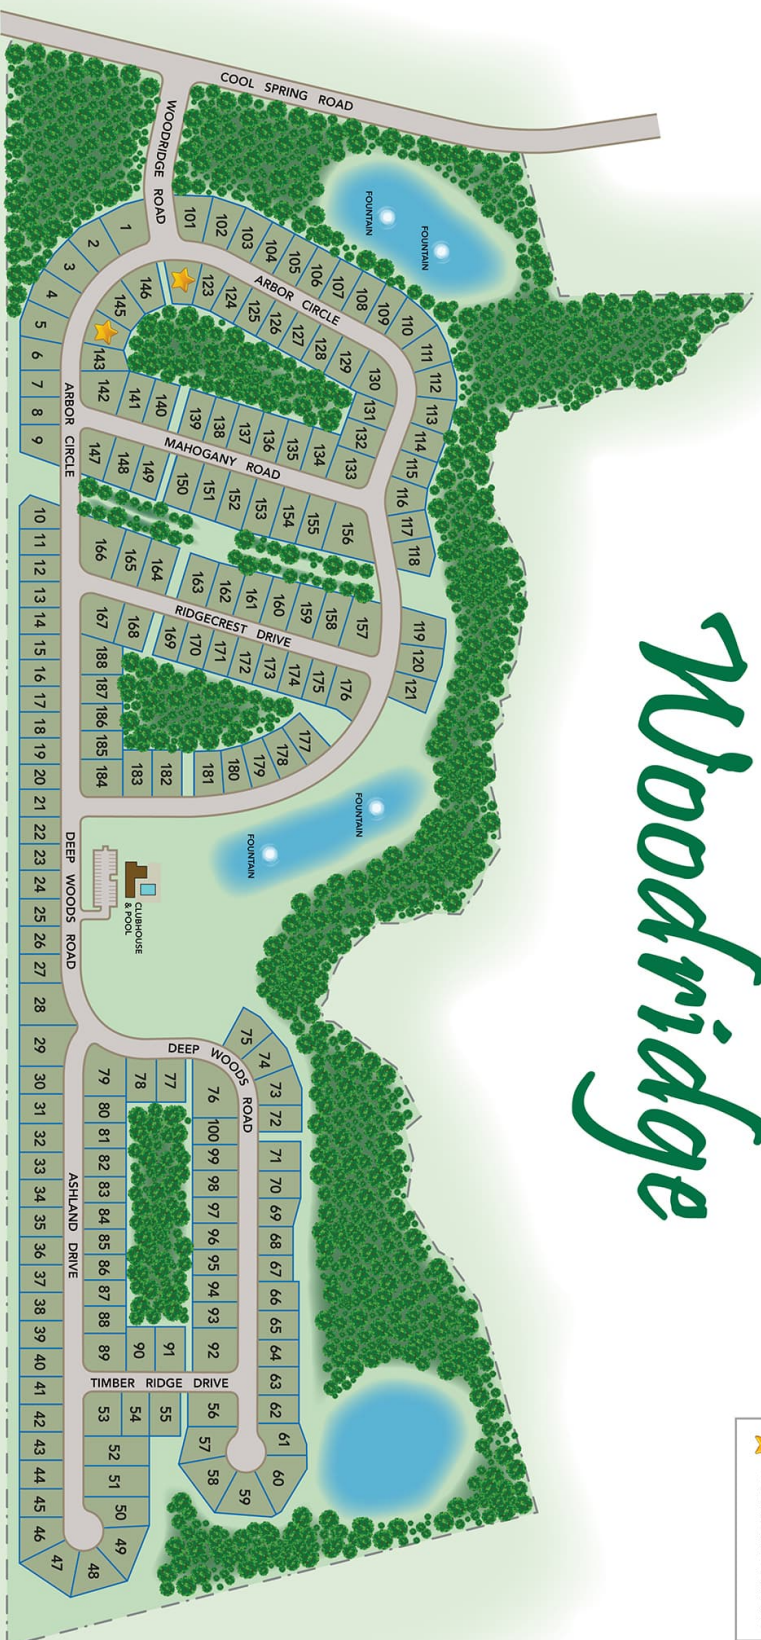

Woodridge

22144 Arbor Circle, Milton, DE 19968

- 188 Wooded Homesites
- Community Clubhouse
- Easy Access to Routes 1, 5 & 9
- Cape Henlopen School District

Woodridge is a peaceful new home community in a rare wooded setting minutes from the Beach and Bay, featuring 188 homesites. Enjoy the tranquility of home, and still take advantage of all that Delaware beach life has to offer close to main routes. The clubhouse facility includes a Fitness Center, an outdoor pool, entertaining areas and much more.

Woodridge

 Decorated Model Home

WOODRIDGE SITE PLAN

All site plans, community maps and computer generated or enhanced depictions shown are conceptual in nature, which may not accurately represent the actual condition of the item(s) being represented and are subject to change without notice. All buying decisions should be based on visiting and viewing the physical homesite.